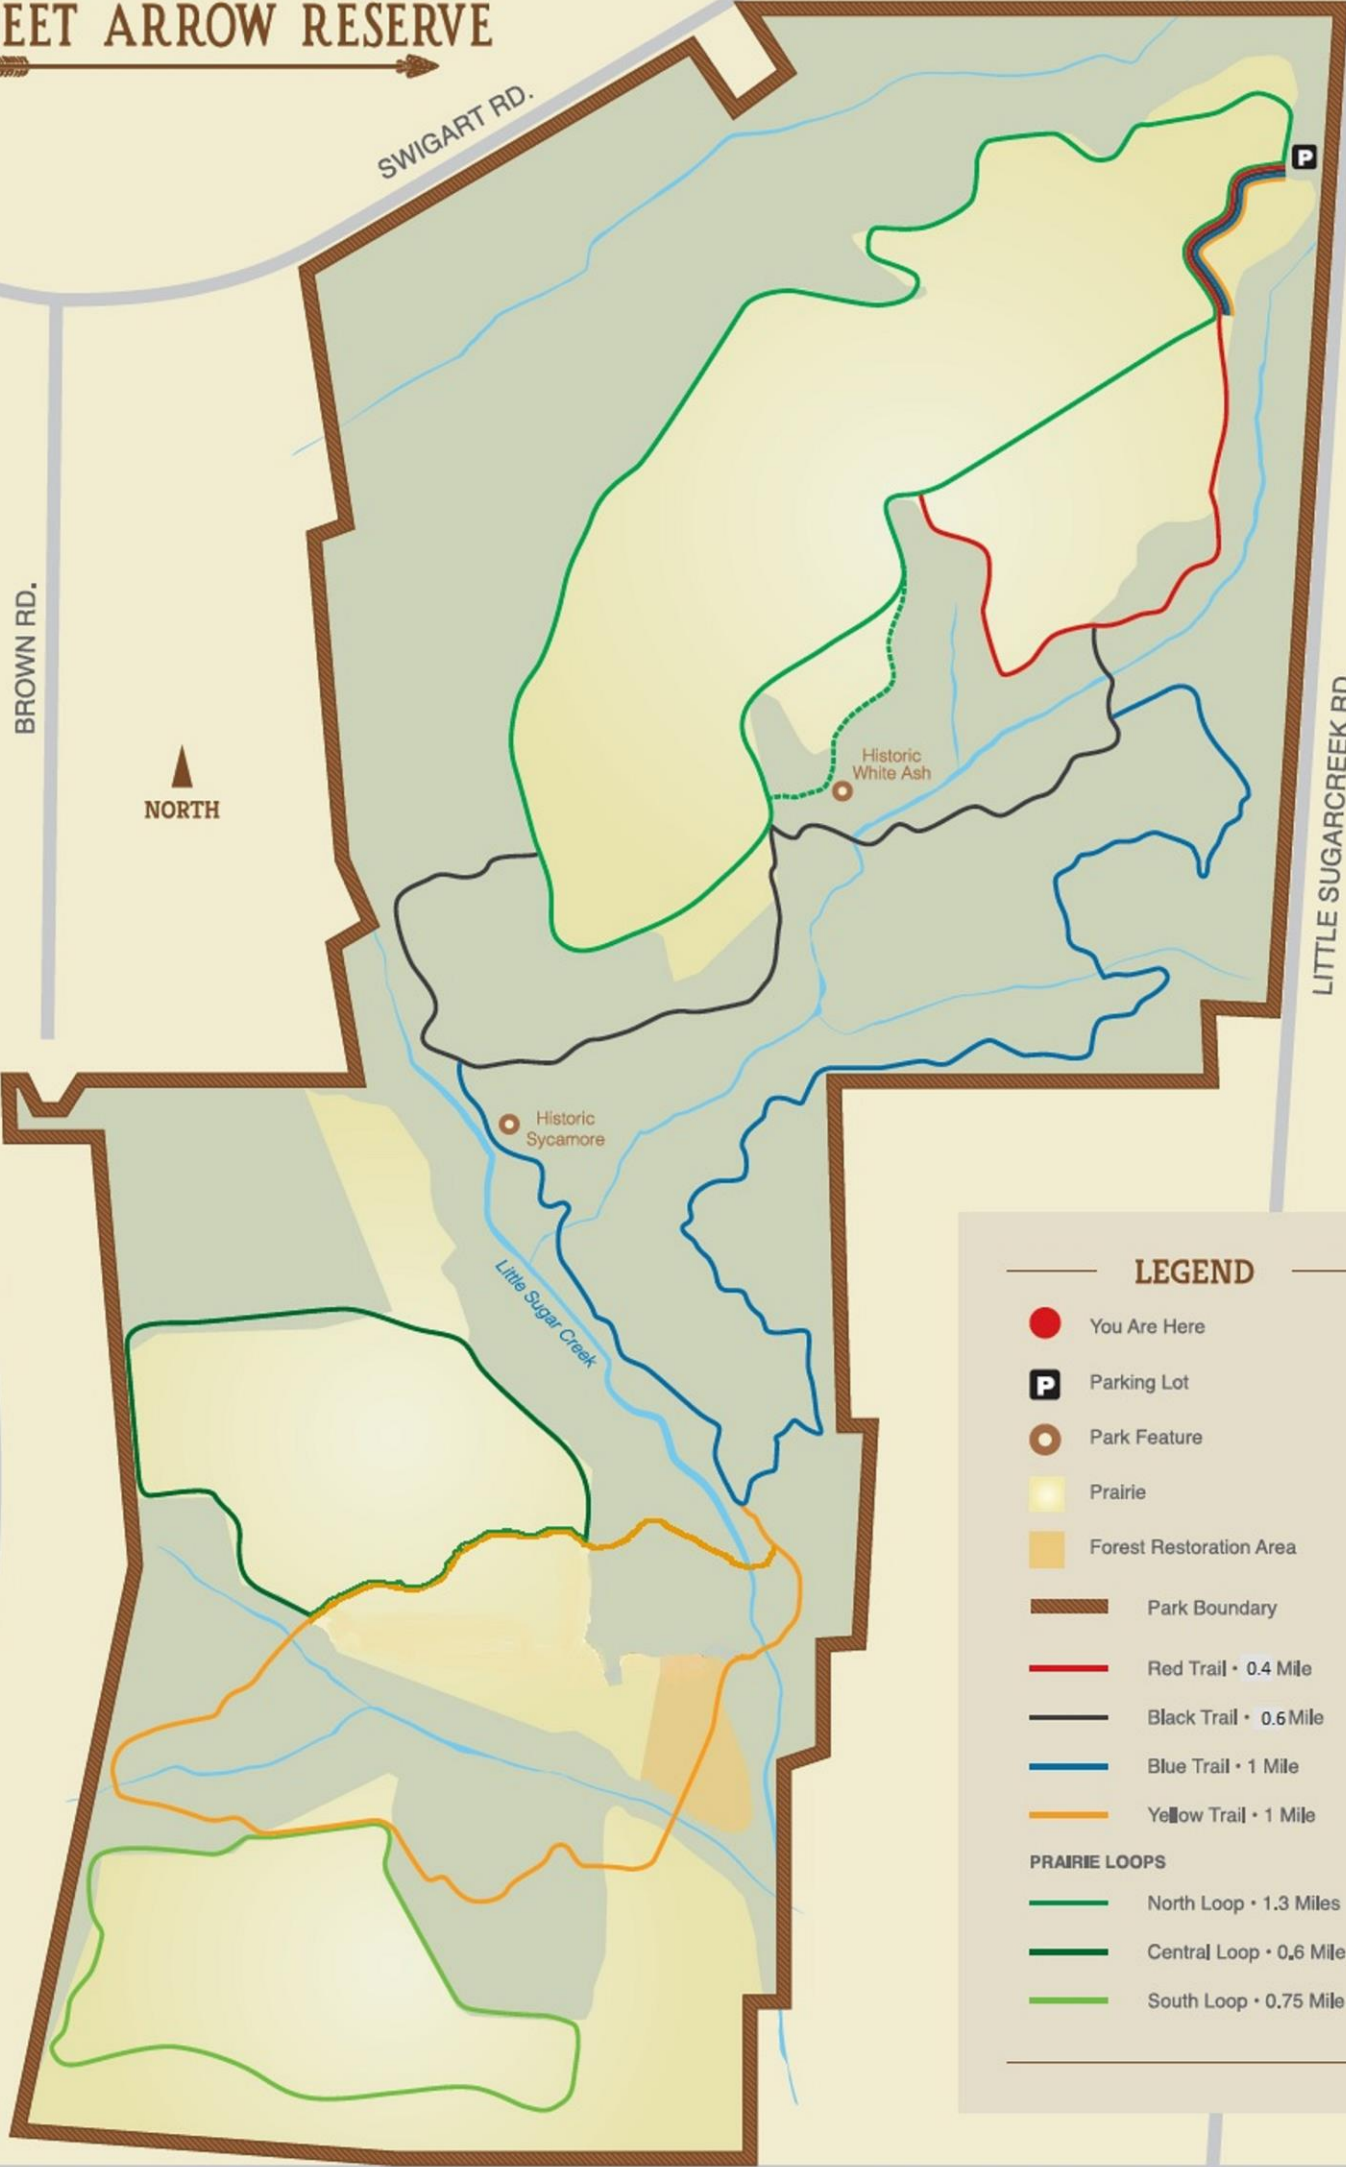

SWEET ARROW RESERVE

SWIGART RD.

BROWN RD.

LITTLE SUGARCREEK RD.

LEGEND

- You Are Here
- P Parking Lot
- Park Feature
- Prairie
- Forest Restoration Area
- Park Boundary
- Red Trail • 0.4 Mile
- Black Trail • 0.6 Mile
- Blue Trail • 1 Mile
- Yellow Trail • 1 Mile
- PRAIRIE LOOPS**
- North Loop • 1.3 Miles
- Central Loop • 0.6 Mile
- South Loop • 0.75 Mile

FEEDWIRE RD.